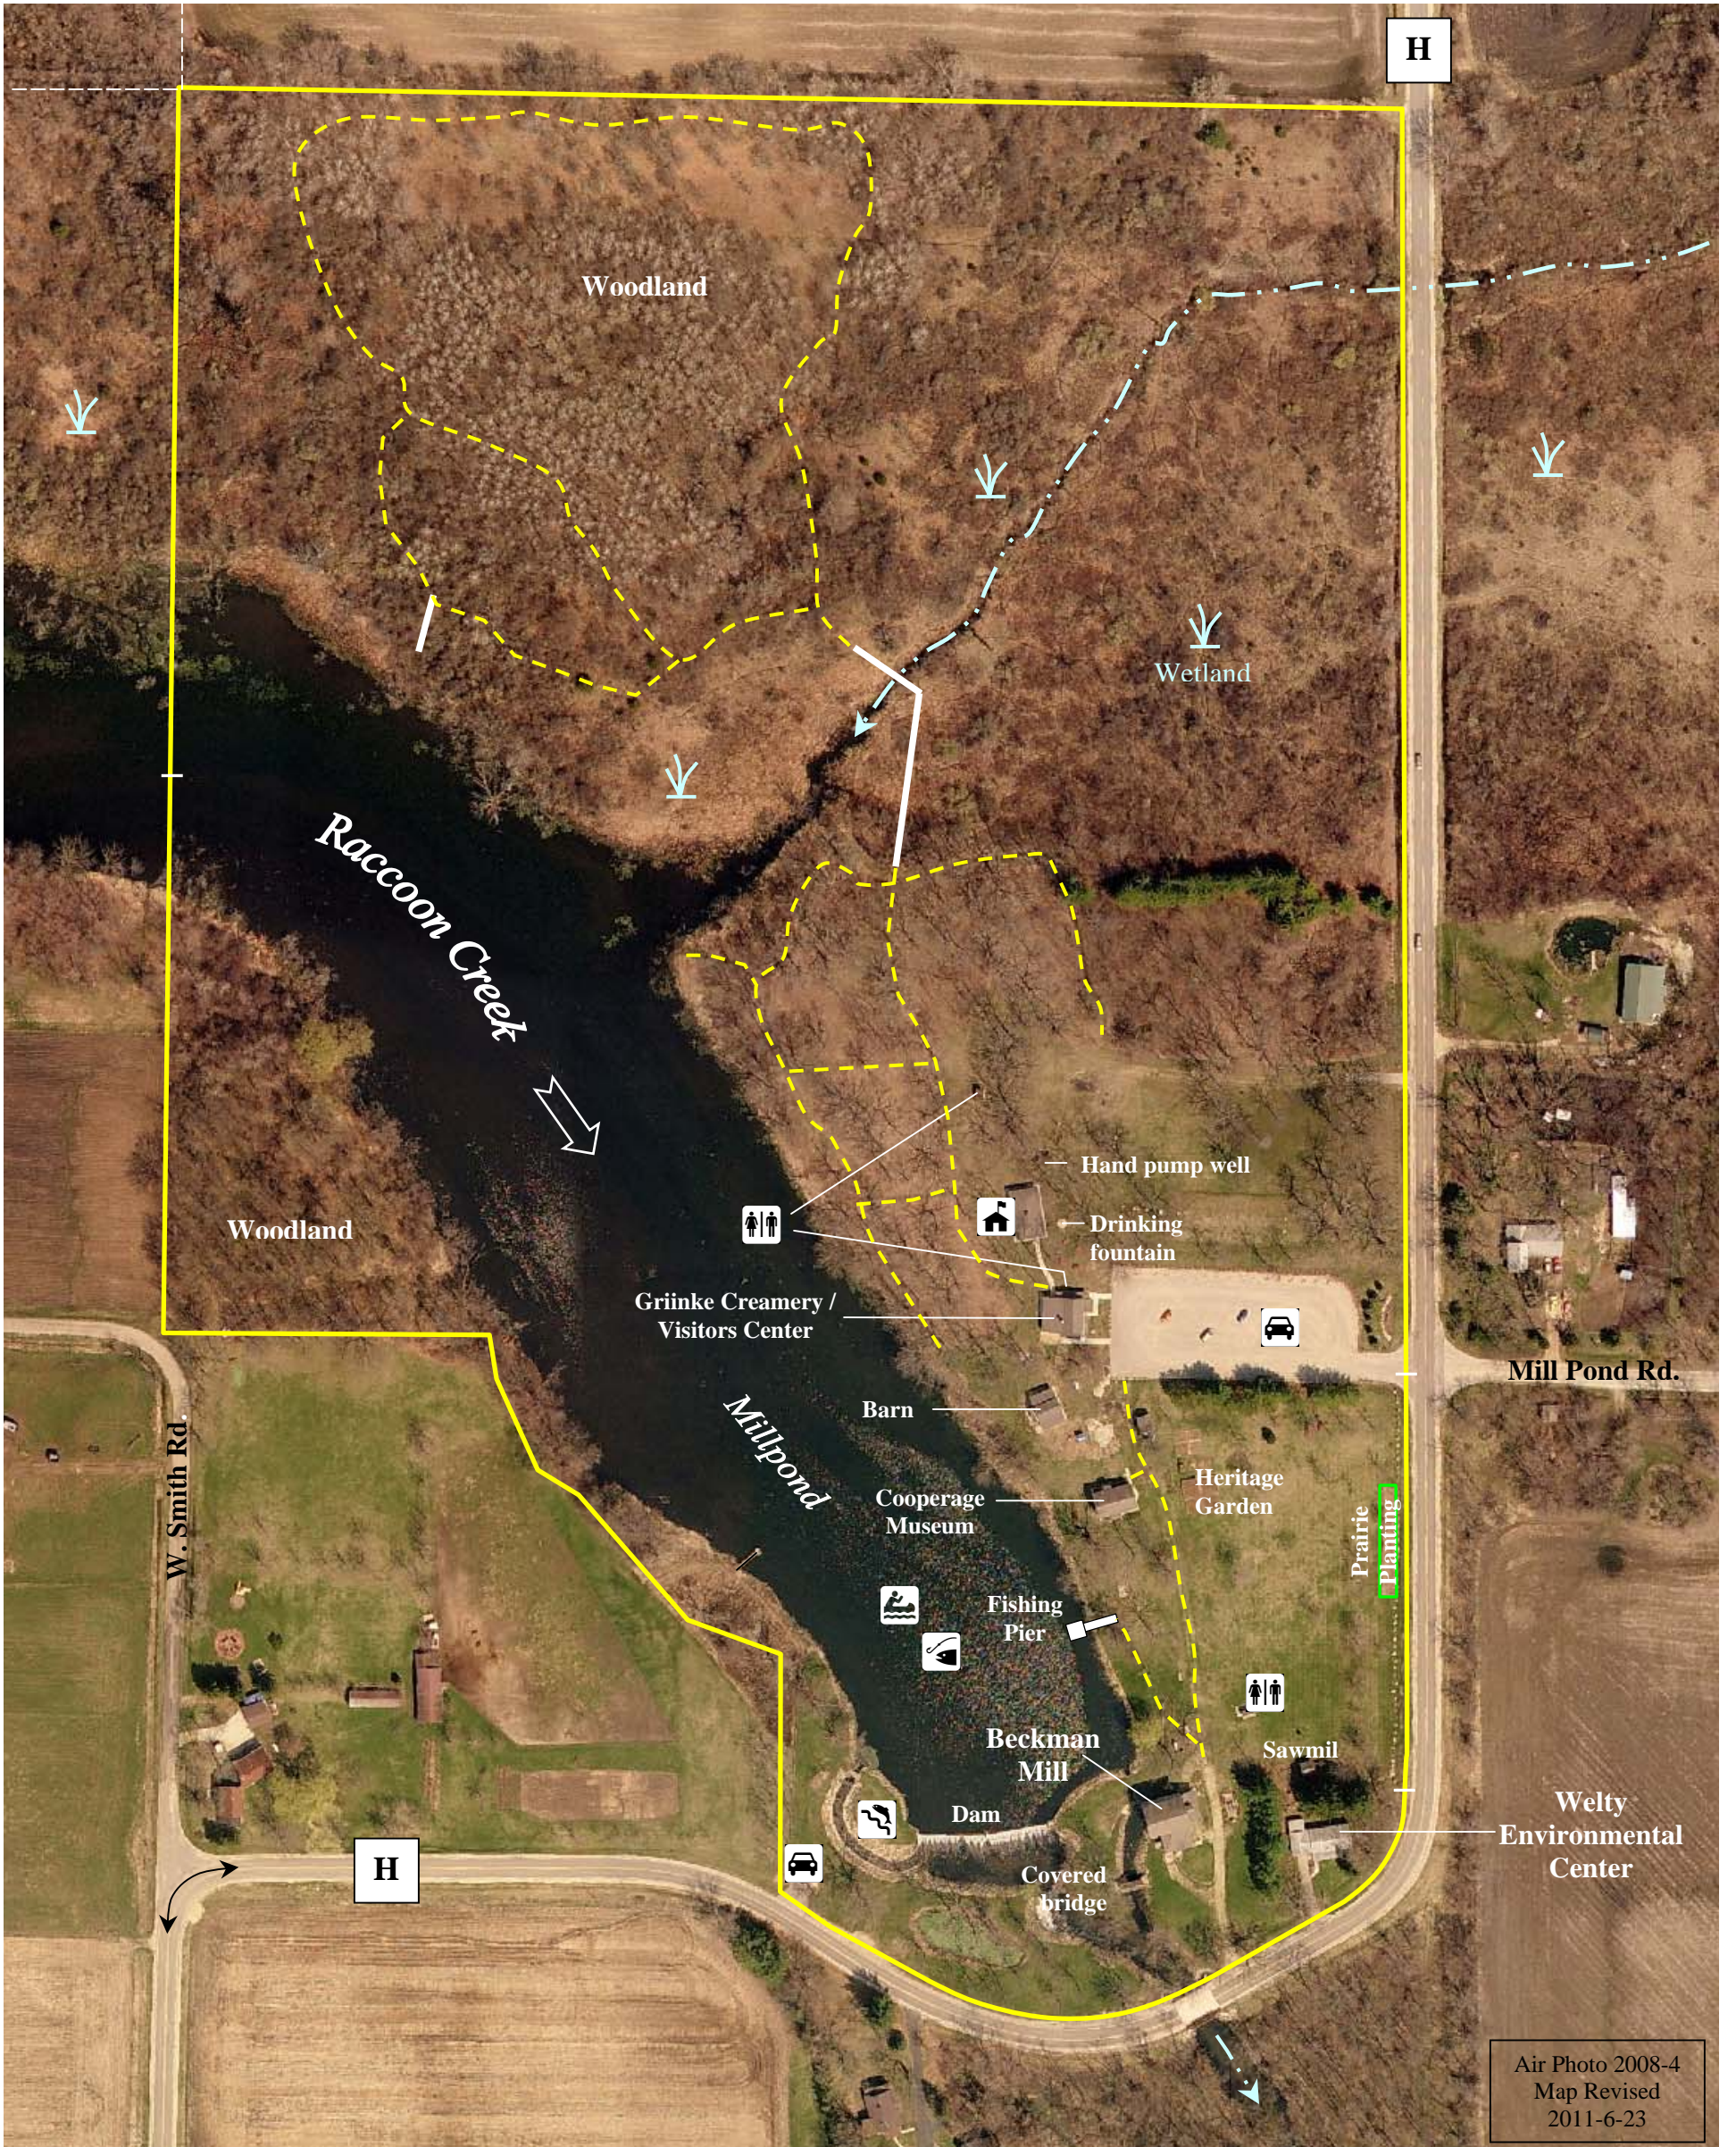

In Newark Township, Rock County, WI

Beckman Mill County Park

Rock County Parks Division

51.6 Acres. Purchased 1967-2003.

Pavilion w electricity	
Restrooms	
Parking	
Drinking Water	
Fish Passage	
Stream	
Trail	
Boardwalk	

Air Photo 2008-4
Map Revised
2011-6-23