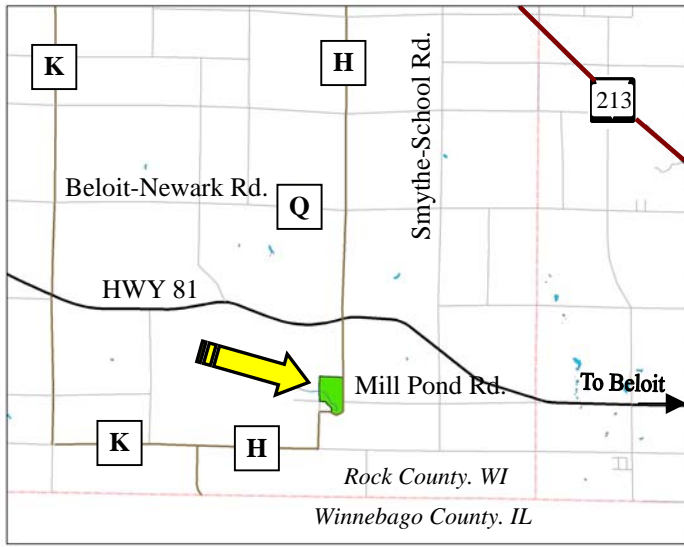

In Newark Township, Rock County, WI

Beckman Mill County Park

Rock County Parks Division

51.6 Acres. Purchased 1967-2003.

Pavilion w electricity	
Restrooms	
Parking	
Drinking Water	
Fish Passage	
Stream	
Trail	
Boardwalk	

Air Photo 2008-4
Map Revised
2011-6-23